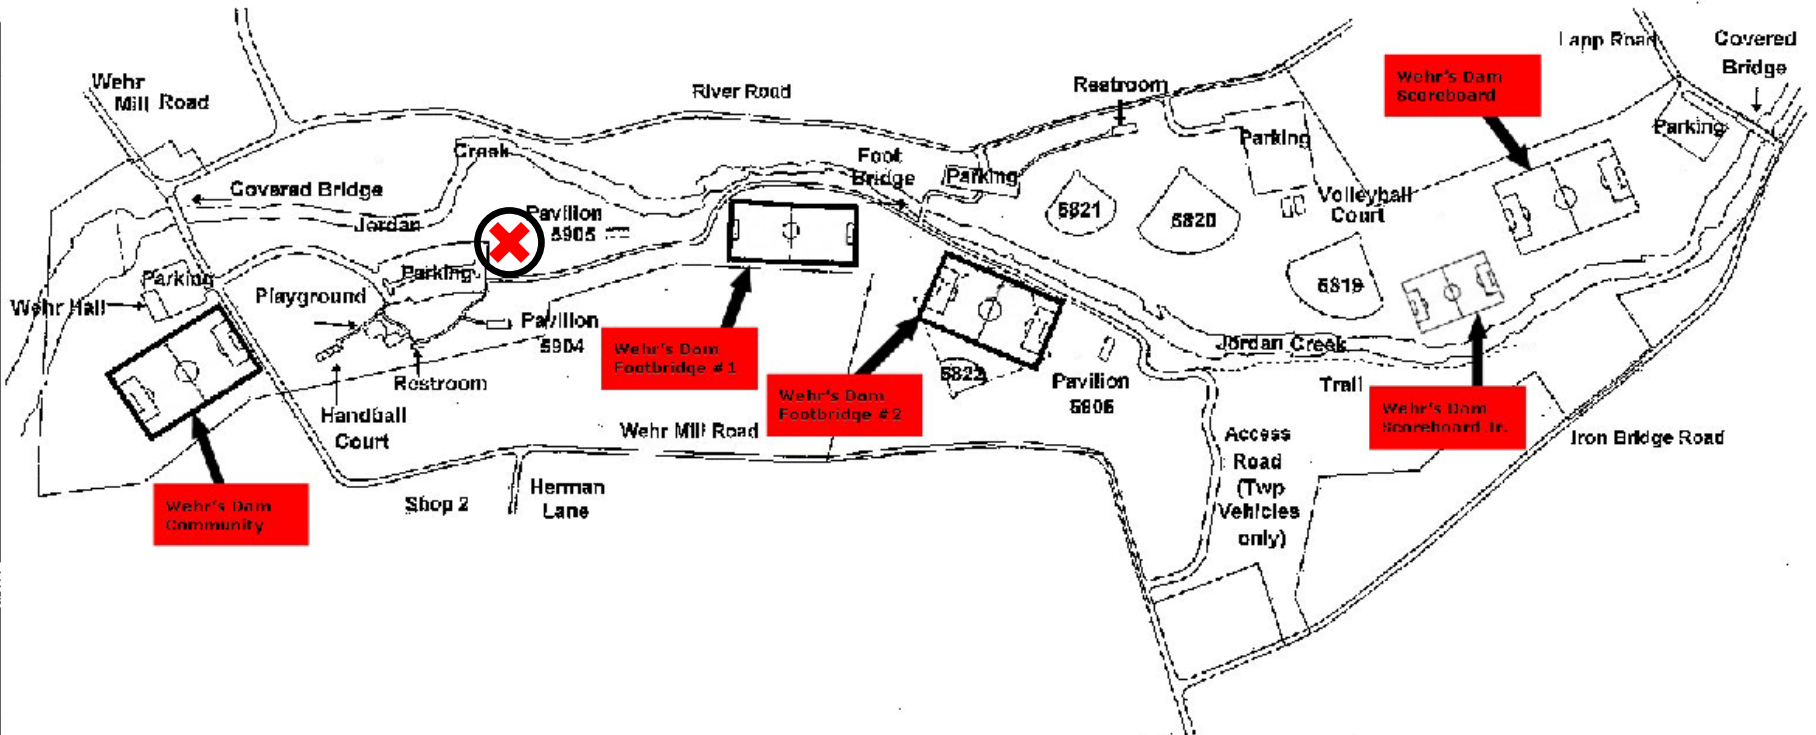

Wehr's Dam Recreation Center
2465 Wehr Mill Road
Allentown, PA 18104

SWT Park Maintenance Garage (Shop 2)
2380 Wehr Mill Road
Allentown, PA 18104

Covered Bridge Park

Wehr's Dam

South Whitehall Township